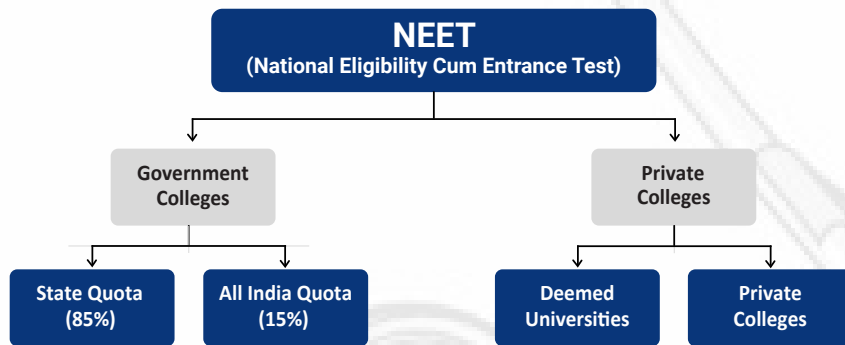

No. of Medical College & Seats in India

Sr.	State/Union Territory	Govt. Colleges	Govt. Seats	Private Colleges	Private Seats	Total No. of Seats
1.	Punjab	03	600	06	775	1375
2.	Haryana	05	710	06	850	1560
3.	Himachal Pradesh	06	720	01	150	870
4.	Chandigarh	01	150	00	00	150
5.	Rajasthan	15	2700	08	1300	4000
6.	Uttar Pradesh	22	2978	26	3600	6578
7.	Delhi	08	1165	02	200	1365
8.	Karnatka	19	2900	40	6445	9345
9.	Uttarakhand	04	525	02	300	825
10.	Bihar	10	1240	06	700	1940
11.	Madhya Pradesh	14	2040	08	1300	3340
12.	Maharashtra	25	4330	31	4570	8900
13.	Kerala	10	1555	21	2550	4105
14.	Orrisa	08	1250	04	600	1850
	ALL INDIA	271	41908	254	37590	79498

Successful Admissions done by us: